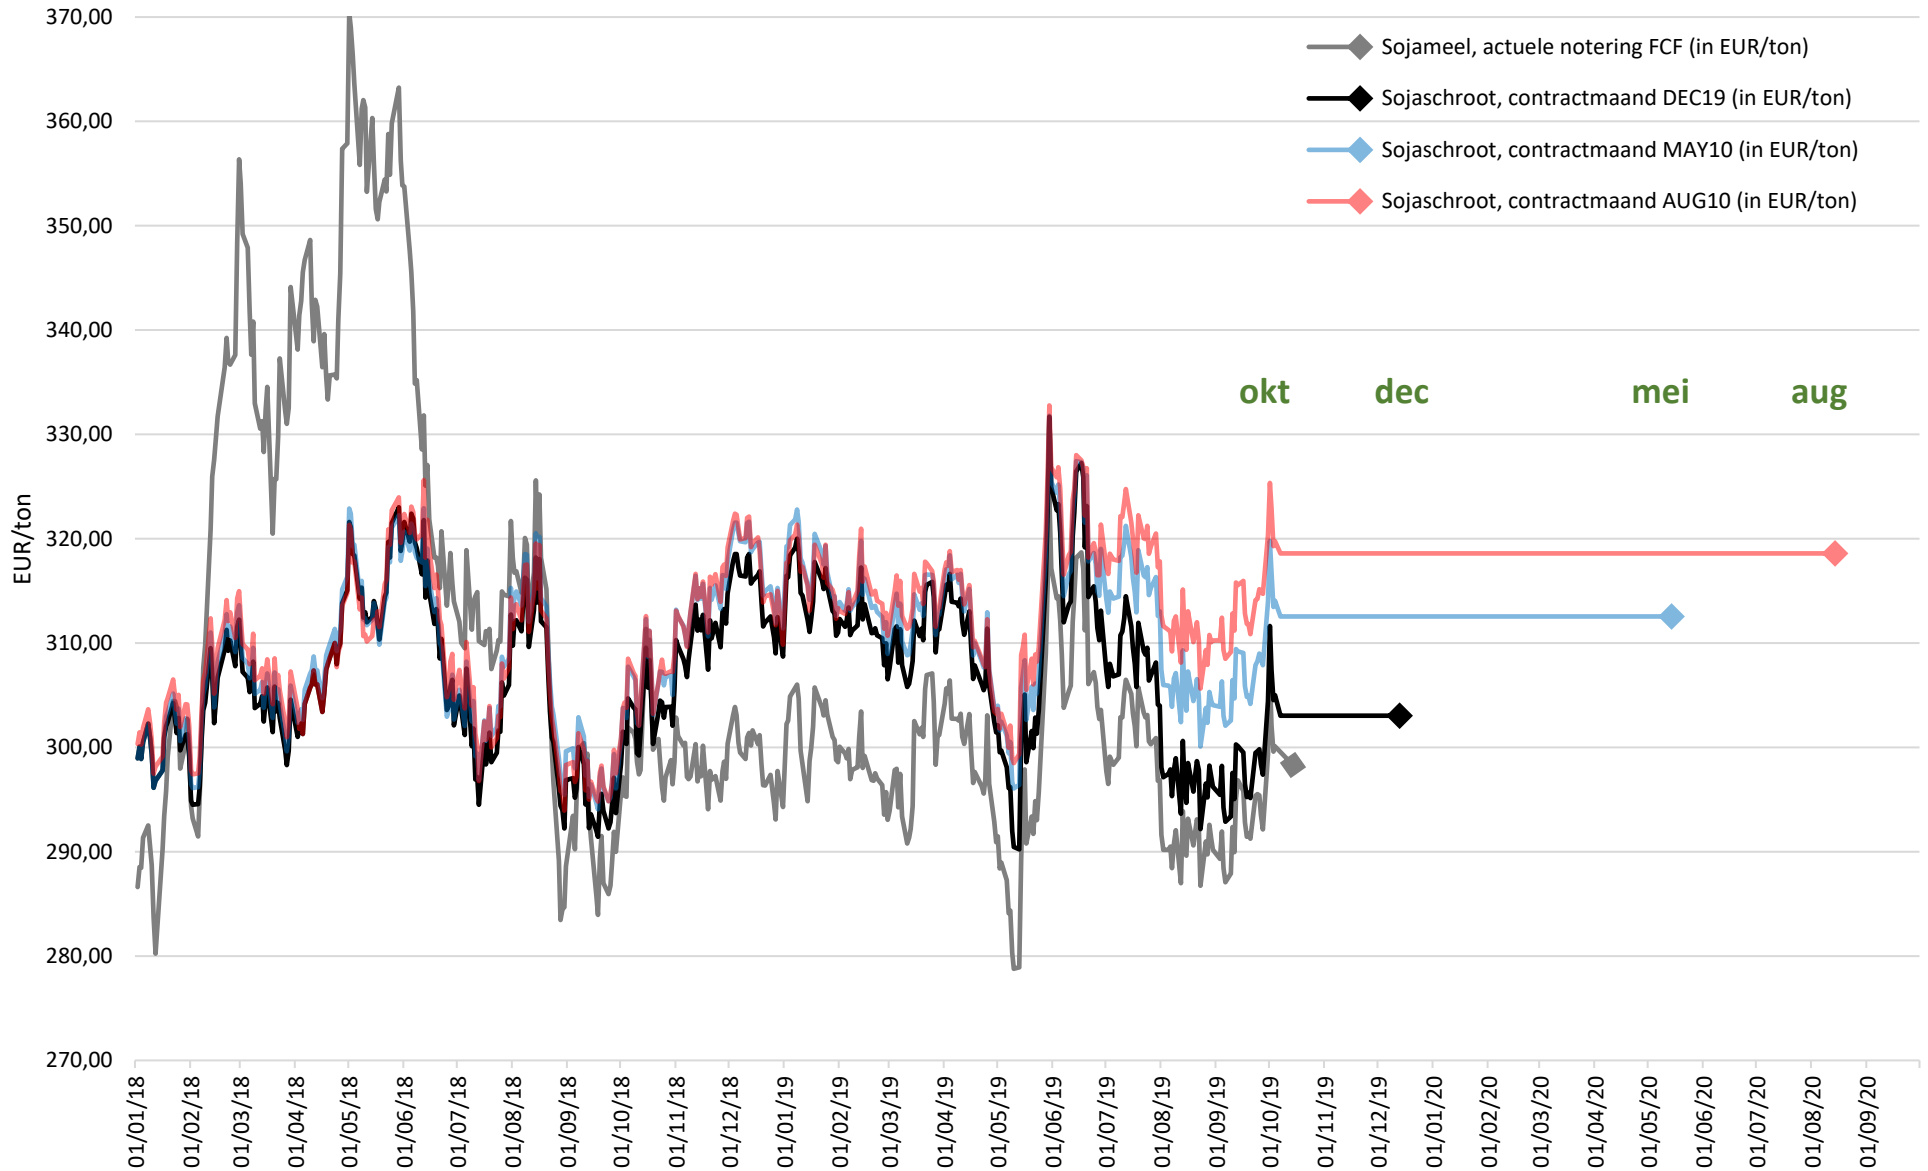

Sojameel CBoT (Soybean Meal, CME), Chicago