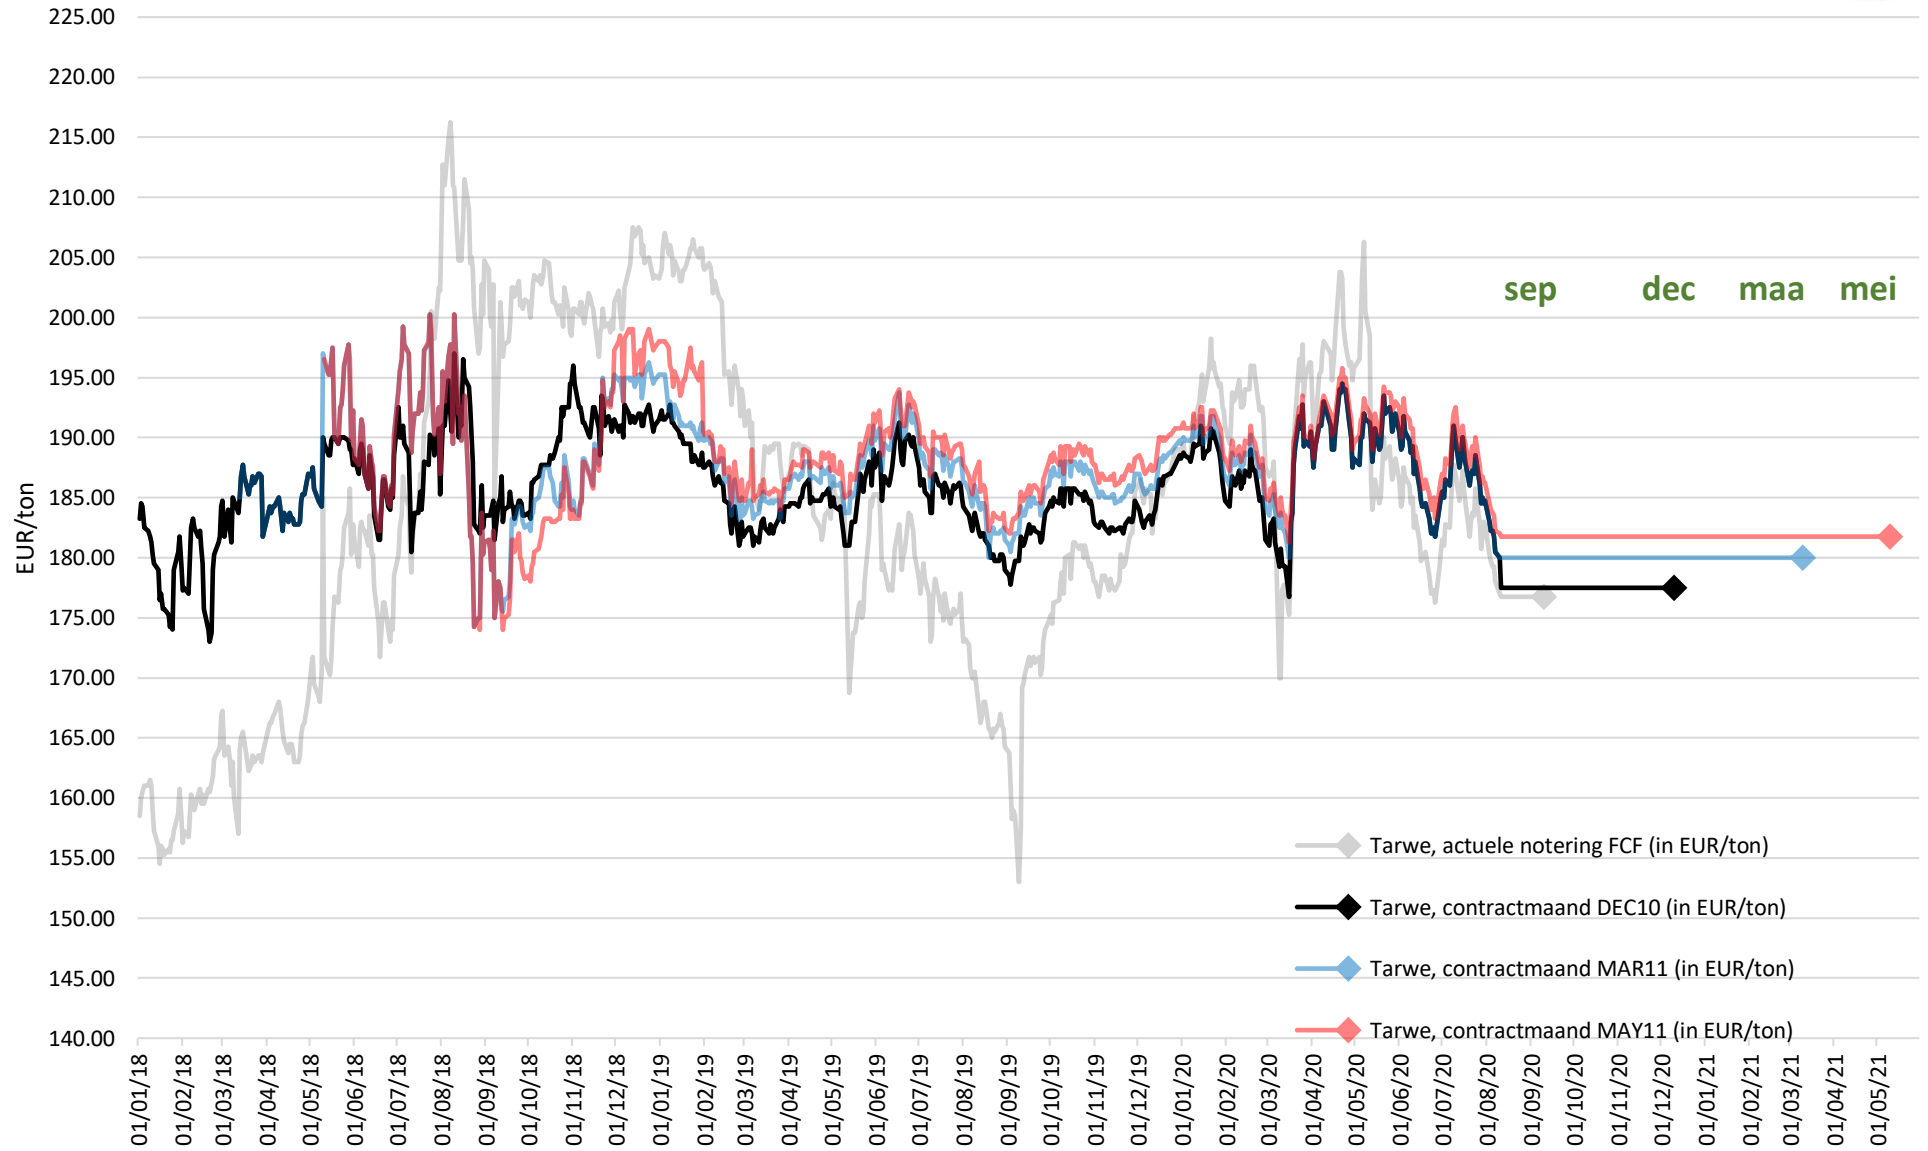

Tarwe Matif (Milling Wheat, NYSE-Euronex), Rouen

Maïs Matif (Maize, NYSE-Euronext), Bordeaux

Sojameel CBoT (Soybean Meal, CME), Chicago

Termijnmarkt-Index