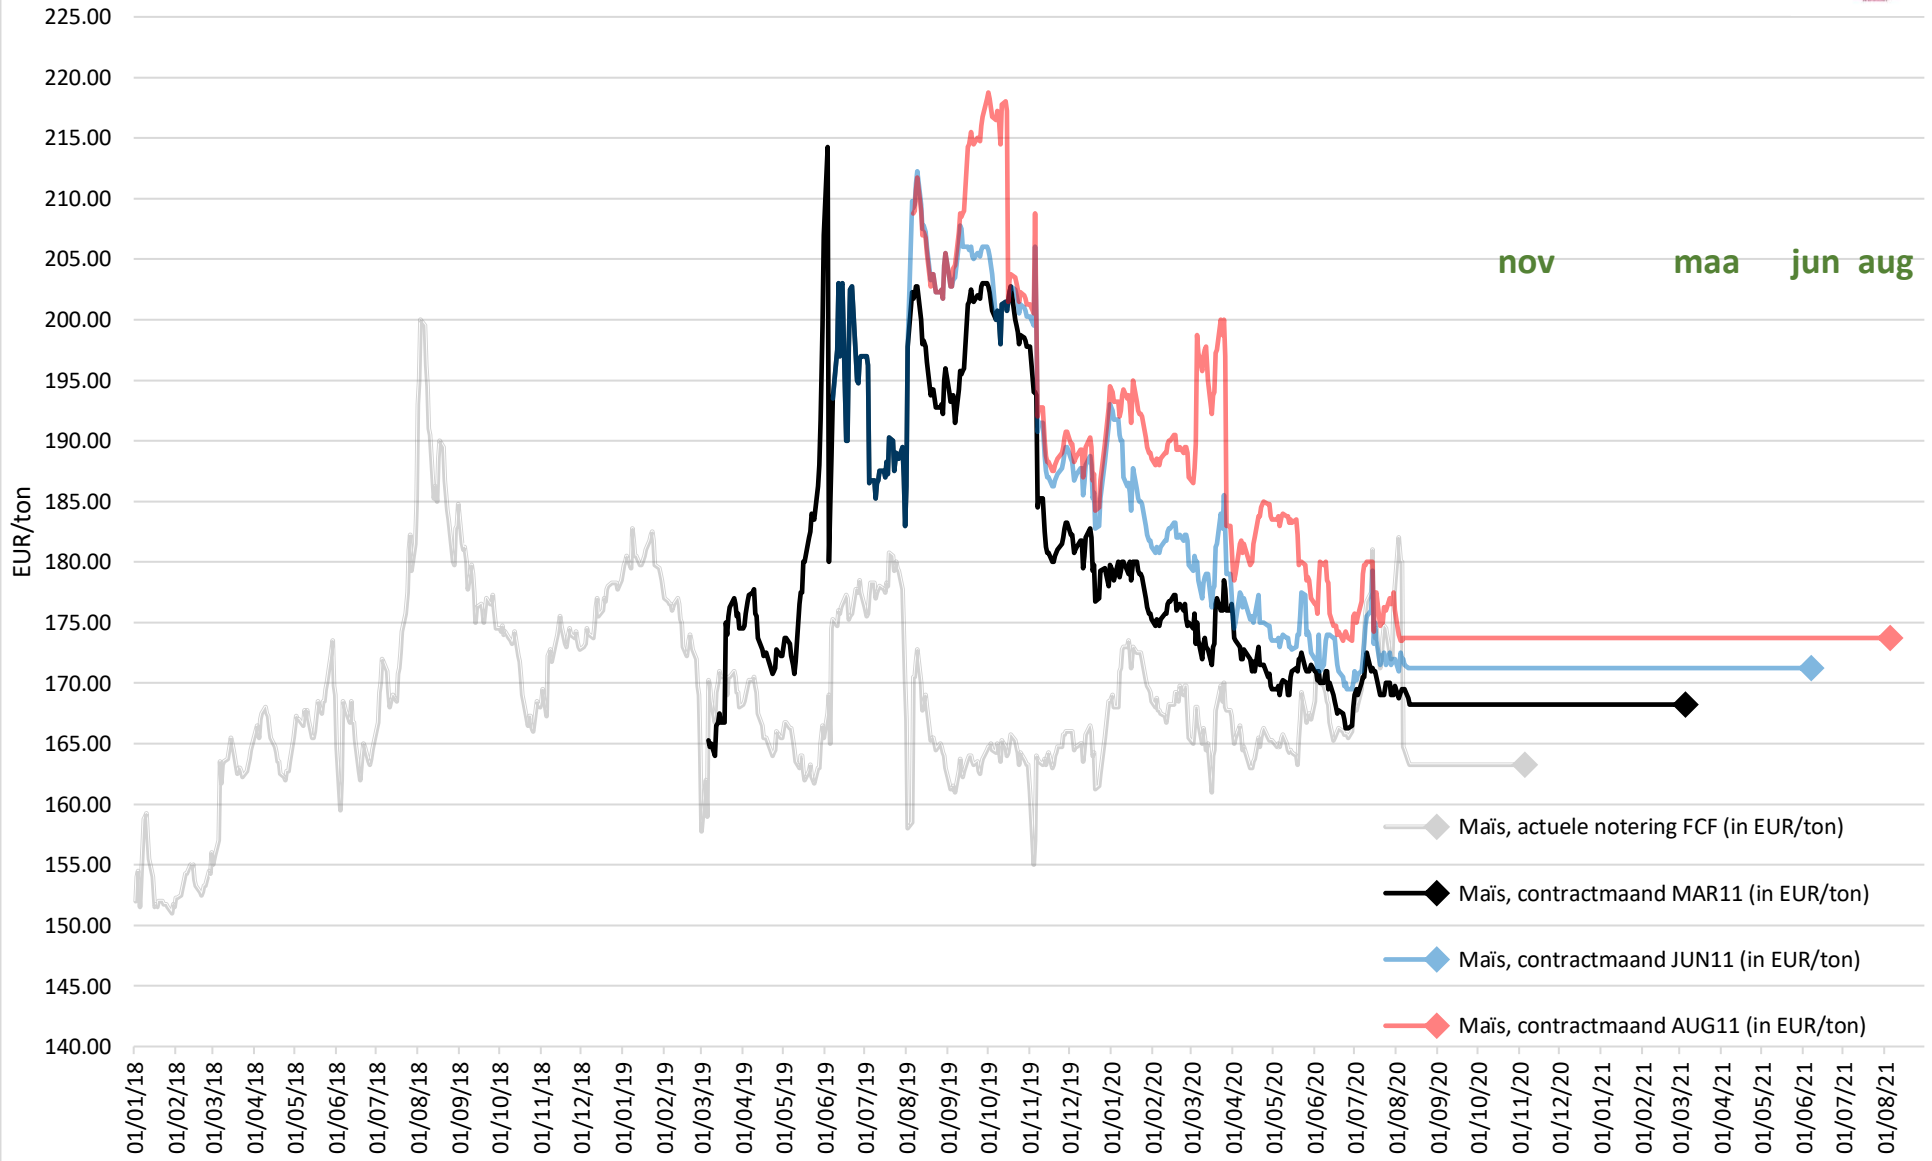

Tarwe Matif (Milling Wheat, NYSE-Euronex), Rouen

Maïs Matif (Maize, NYSE-Euronext), Bordeaux

Sojameel CBoT (Soybean Meal, CME), Chicago

Termijnmarkt-Index