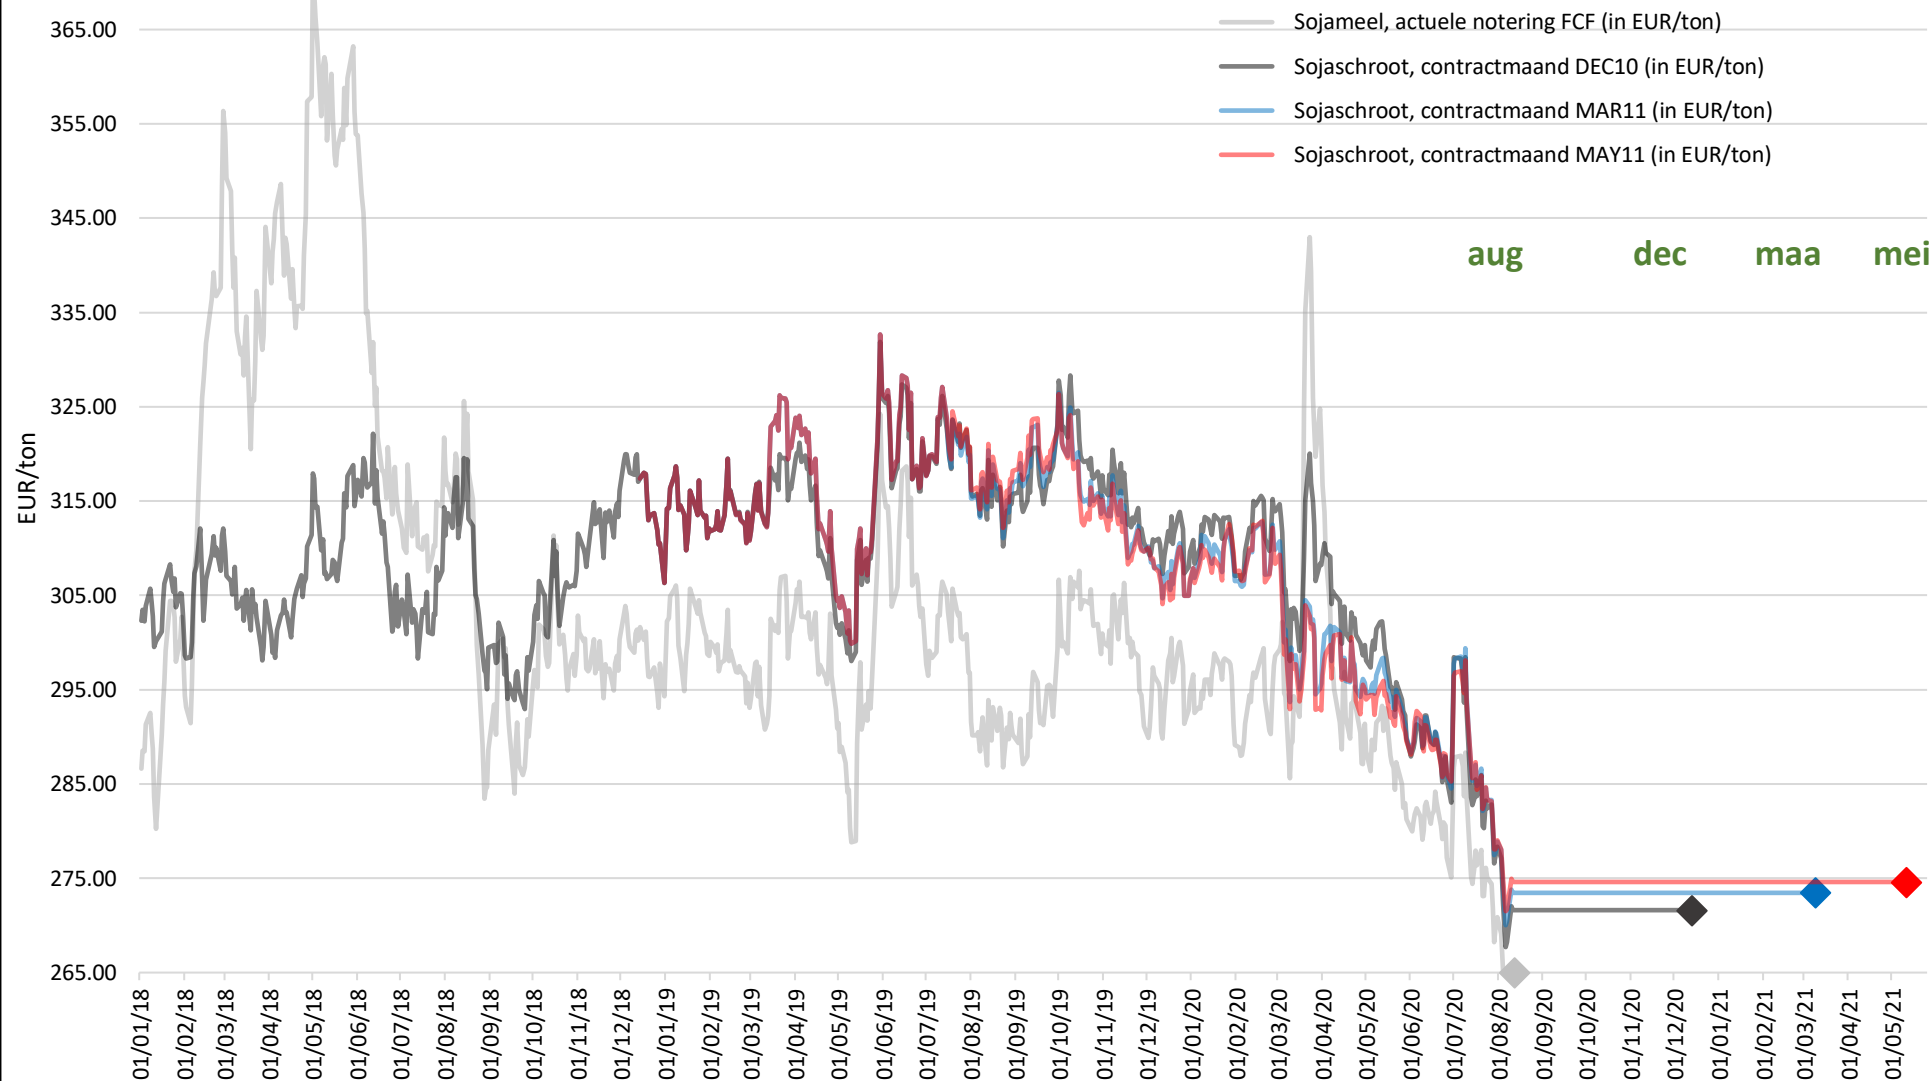

Tarwe Matif (Milling Wheat, NYSE-Euronex), Rouen

Maïs Matif (Maize, NYSE-Euronext), Bordeaux

Sojameel CBoT (Soybean Meal, CME), Chicago

Termijnmarkt-Index