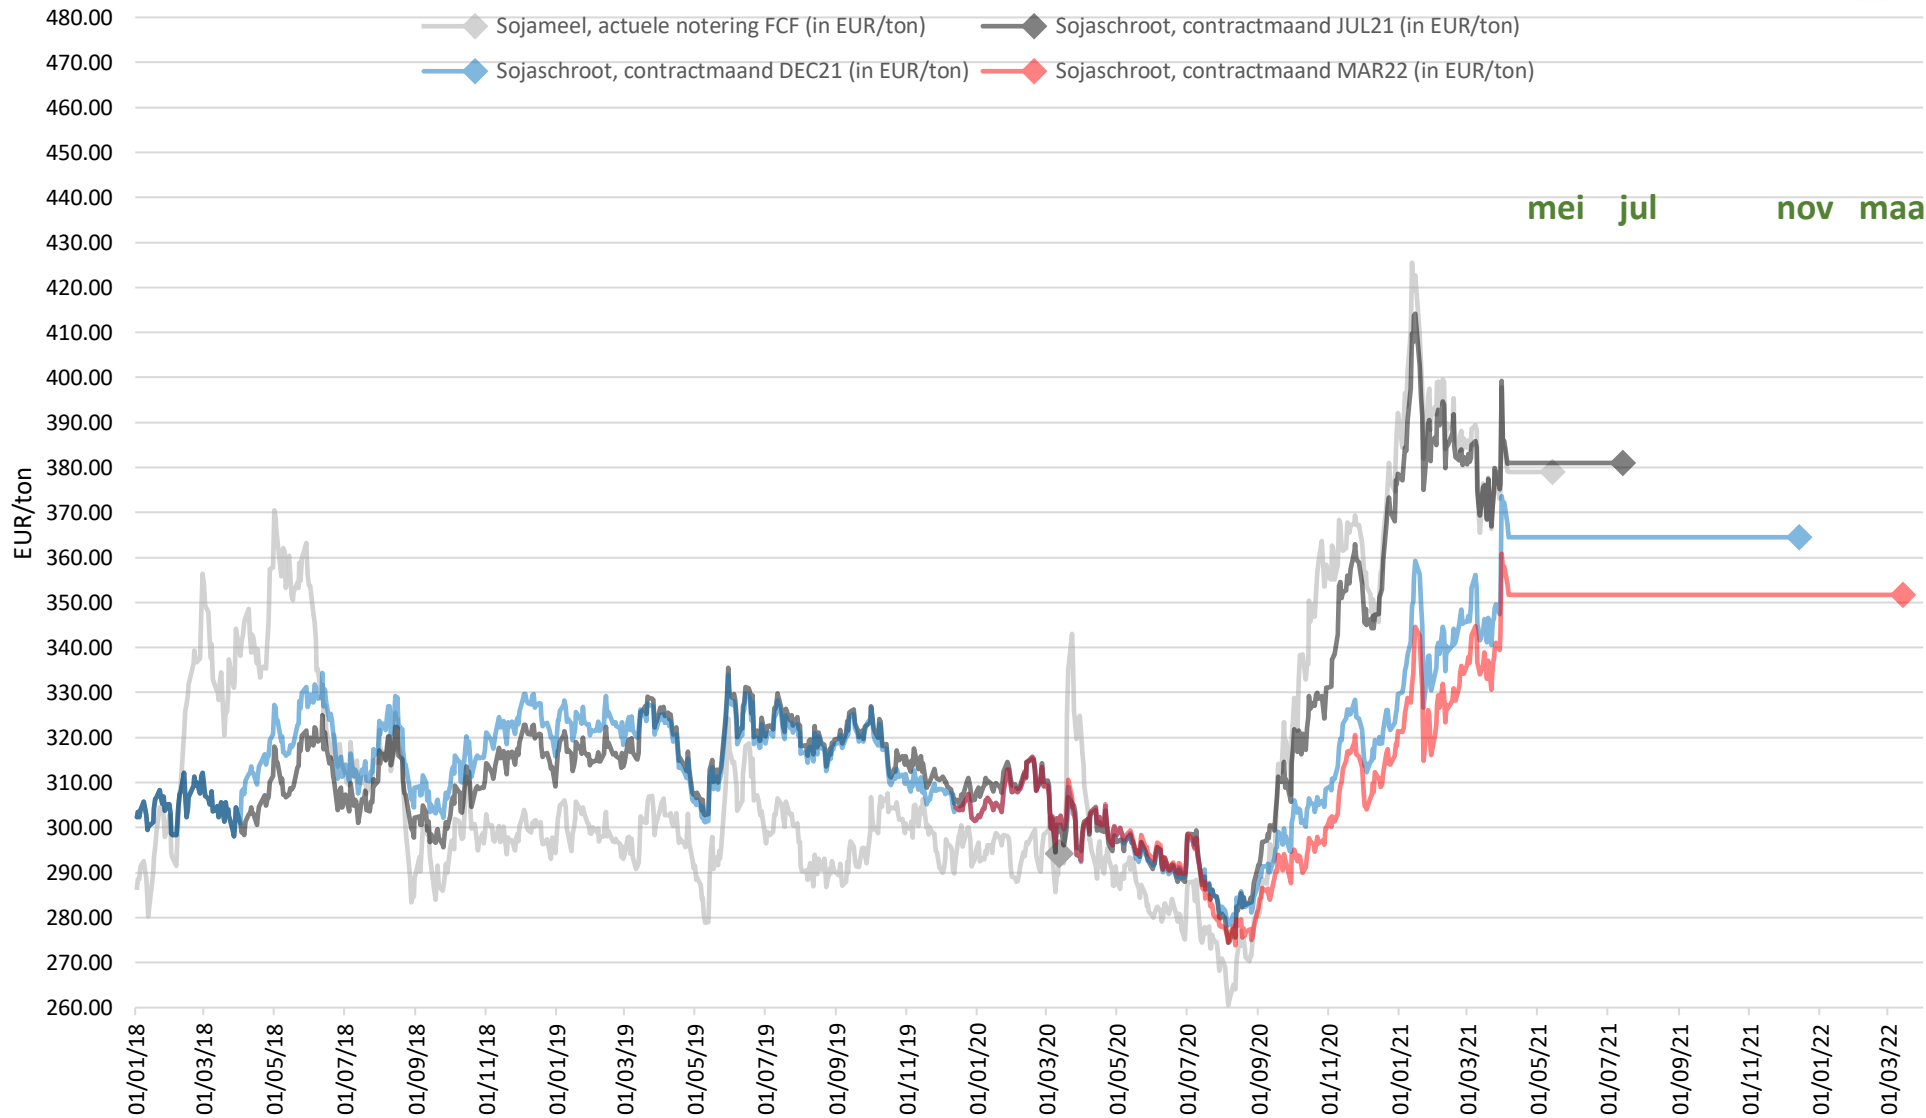

Tarwe Matif (Milling Wheat, NYSE-Euronex), Rouen

Maïs Matif (Maize, NYSE-Euronext), Bordeaux

Sojameel CBoT (Soybean Meal, CME), Chicago

Termijnmarkt-Index