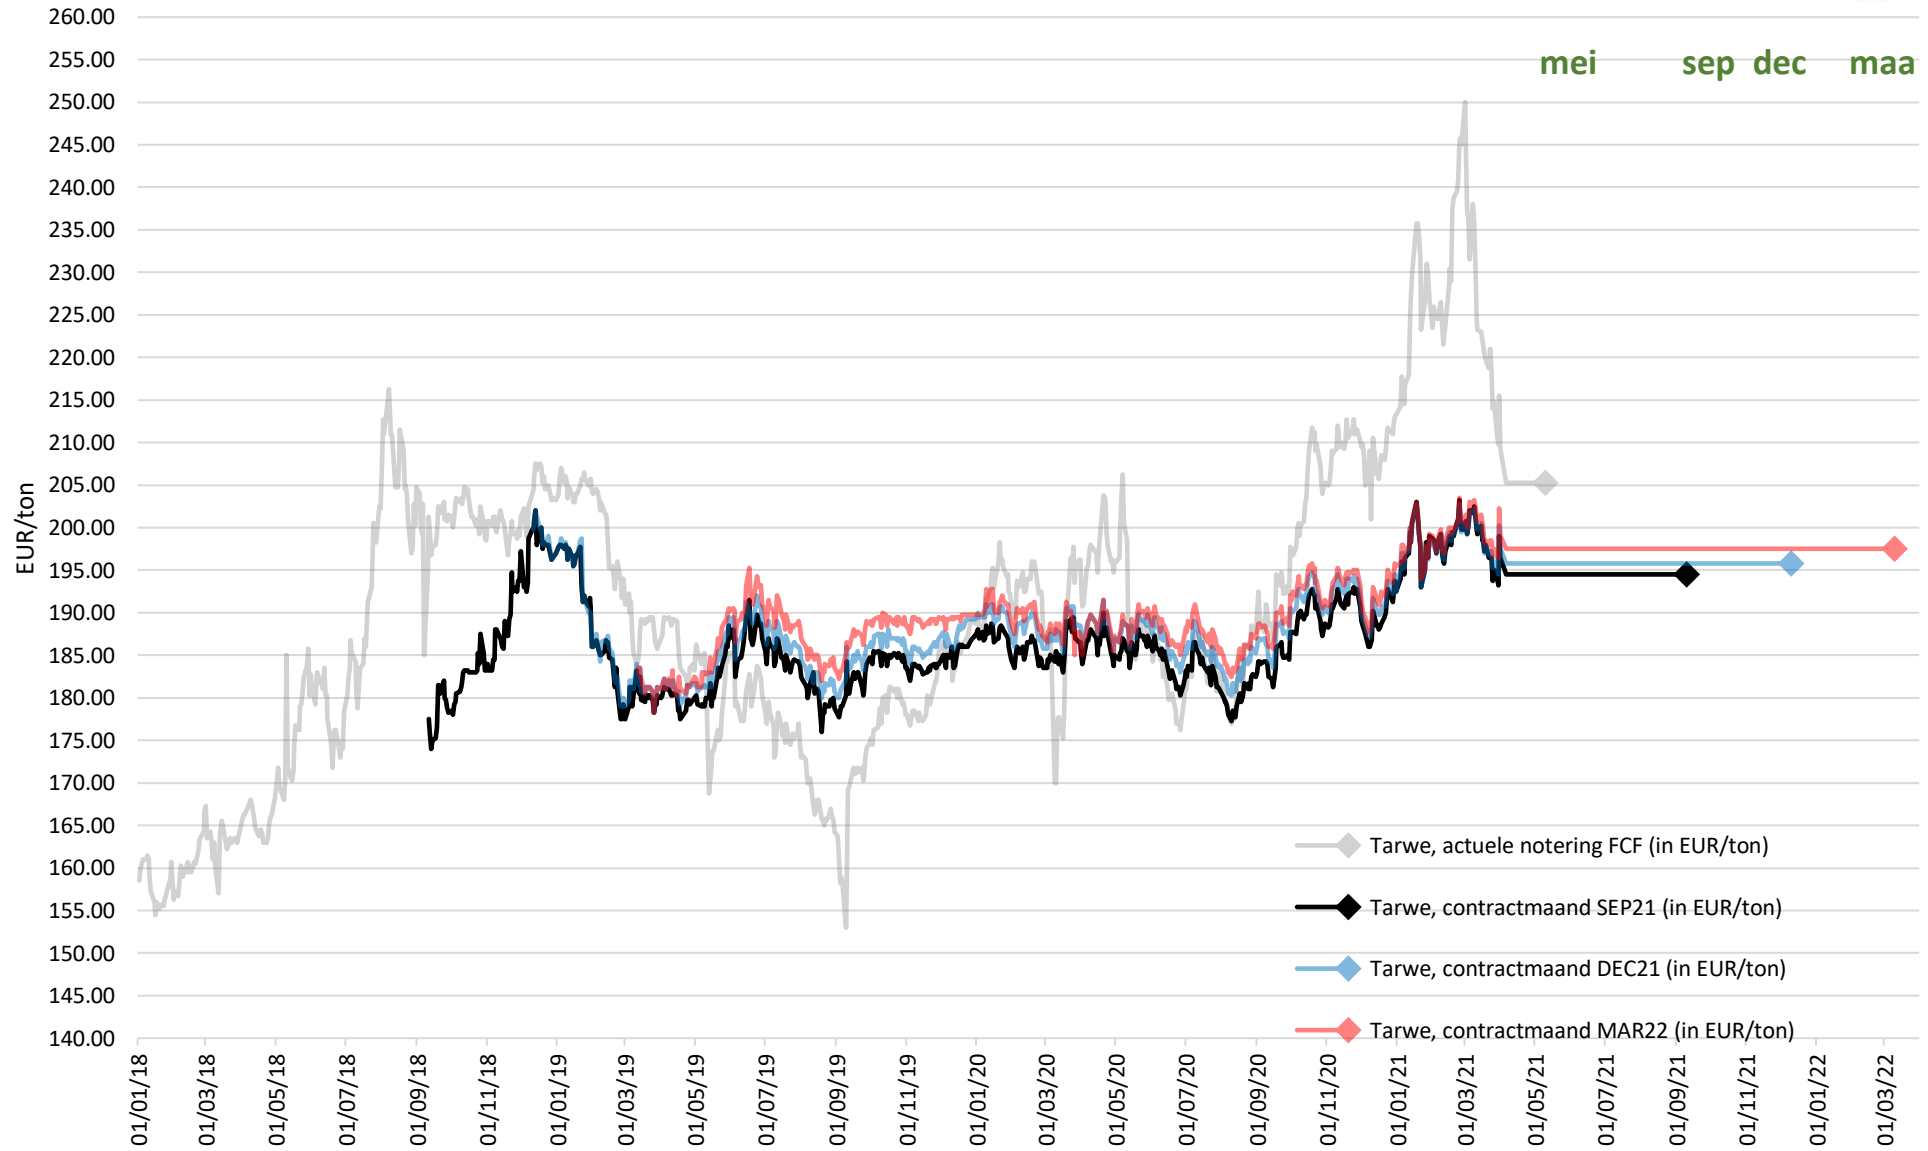

Tarwe Matif (Milling Wheat, NYSE-Euronex), Rouen

Maïs Matif (Maize, NYSE-Euronext), Bordeaux

Sojameel CBoT (Soybean Meal, CME), Chicago

Termijnmarkt-Index