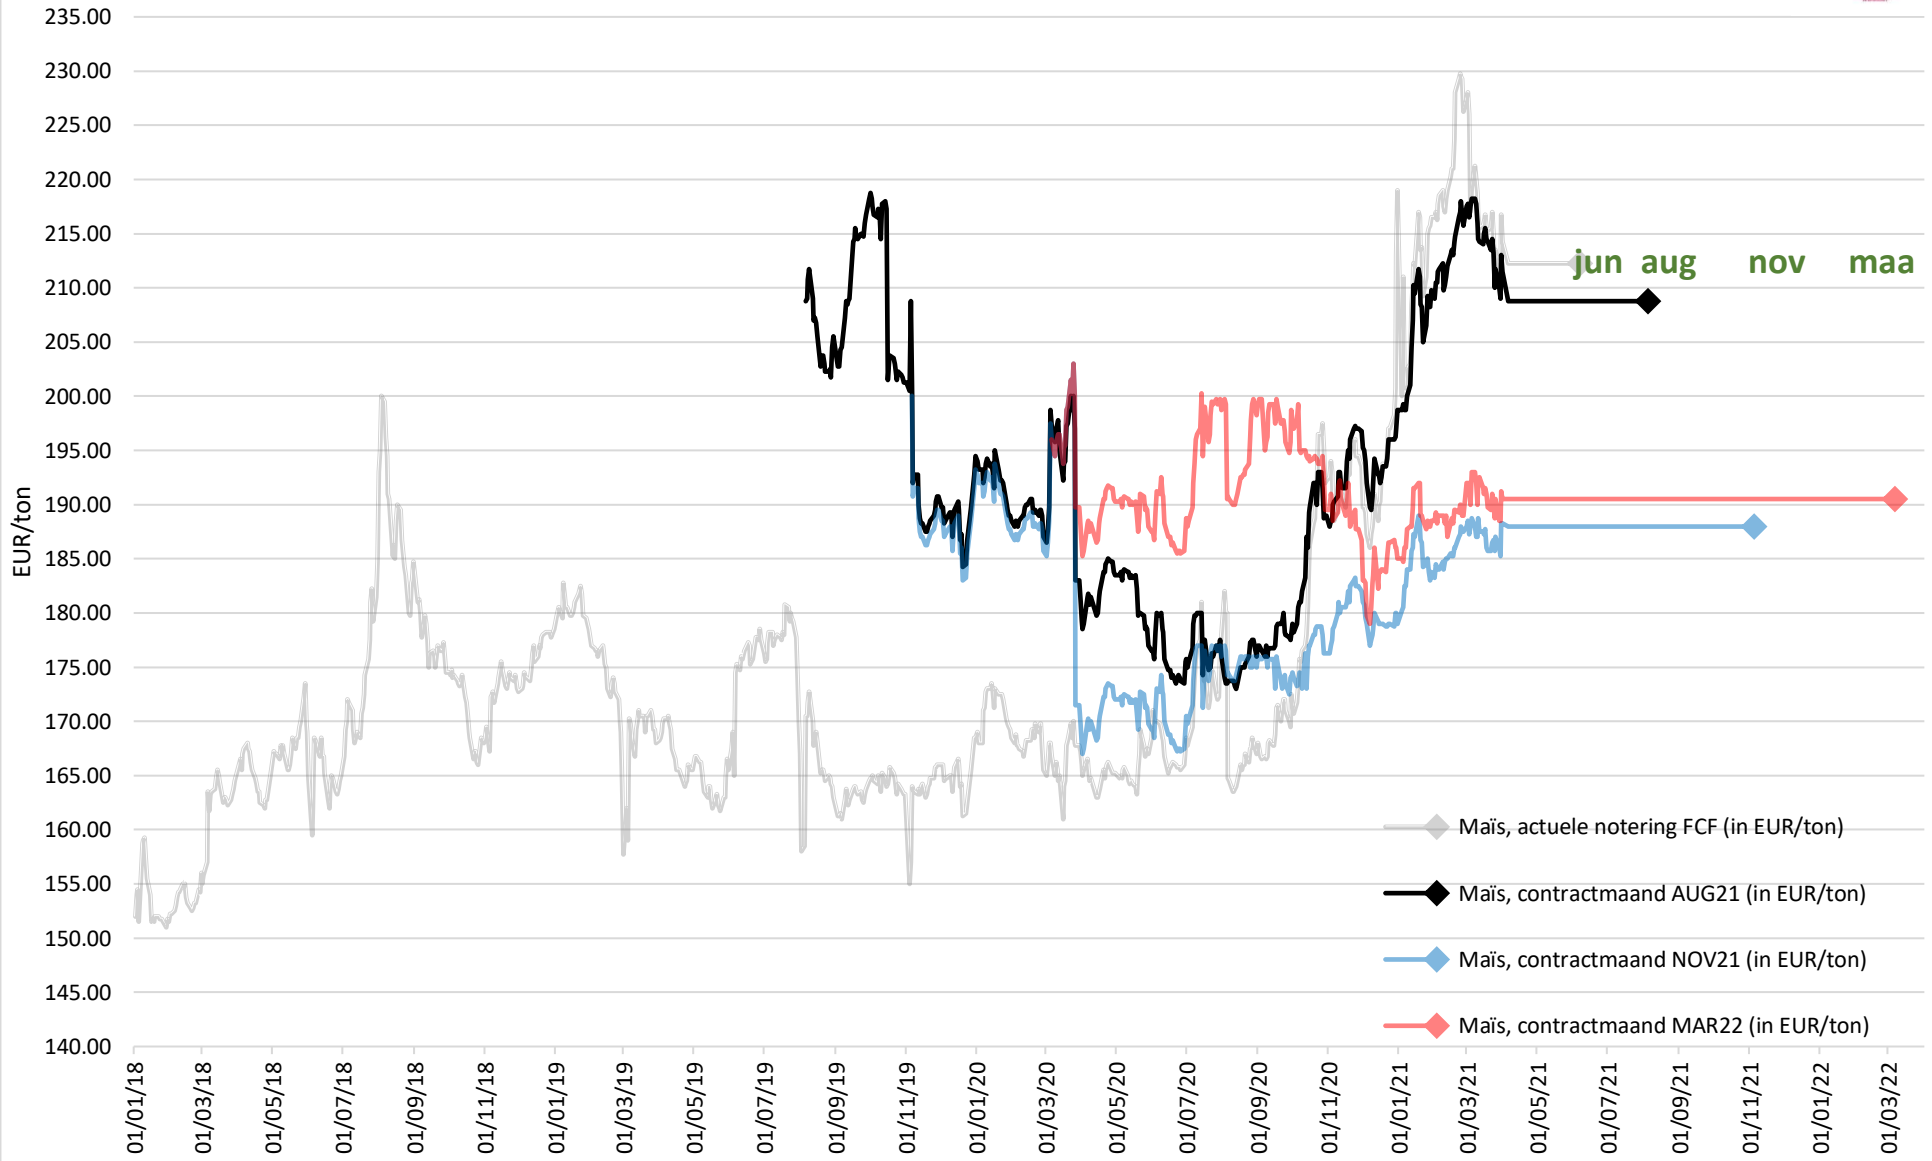

Tarwe Matif (Milling Wheat, NYSE-Euronex), Rouen

Maïs Matif (Maize, NYSE-Euronext), Bordeaux

Sojameel CBoT (Soybean Meal, CME), Chicago

Termijnmarkt-Index