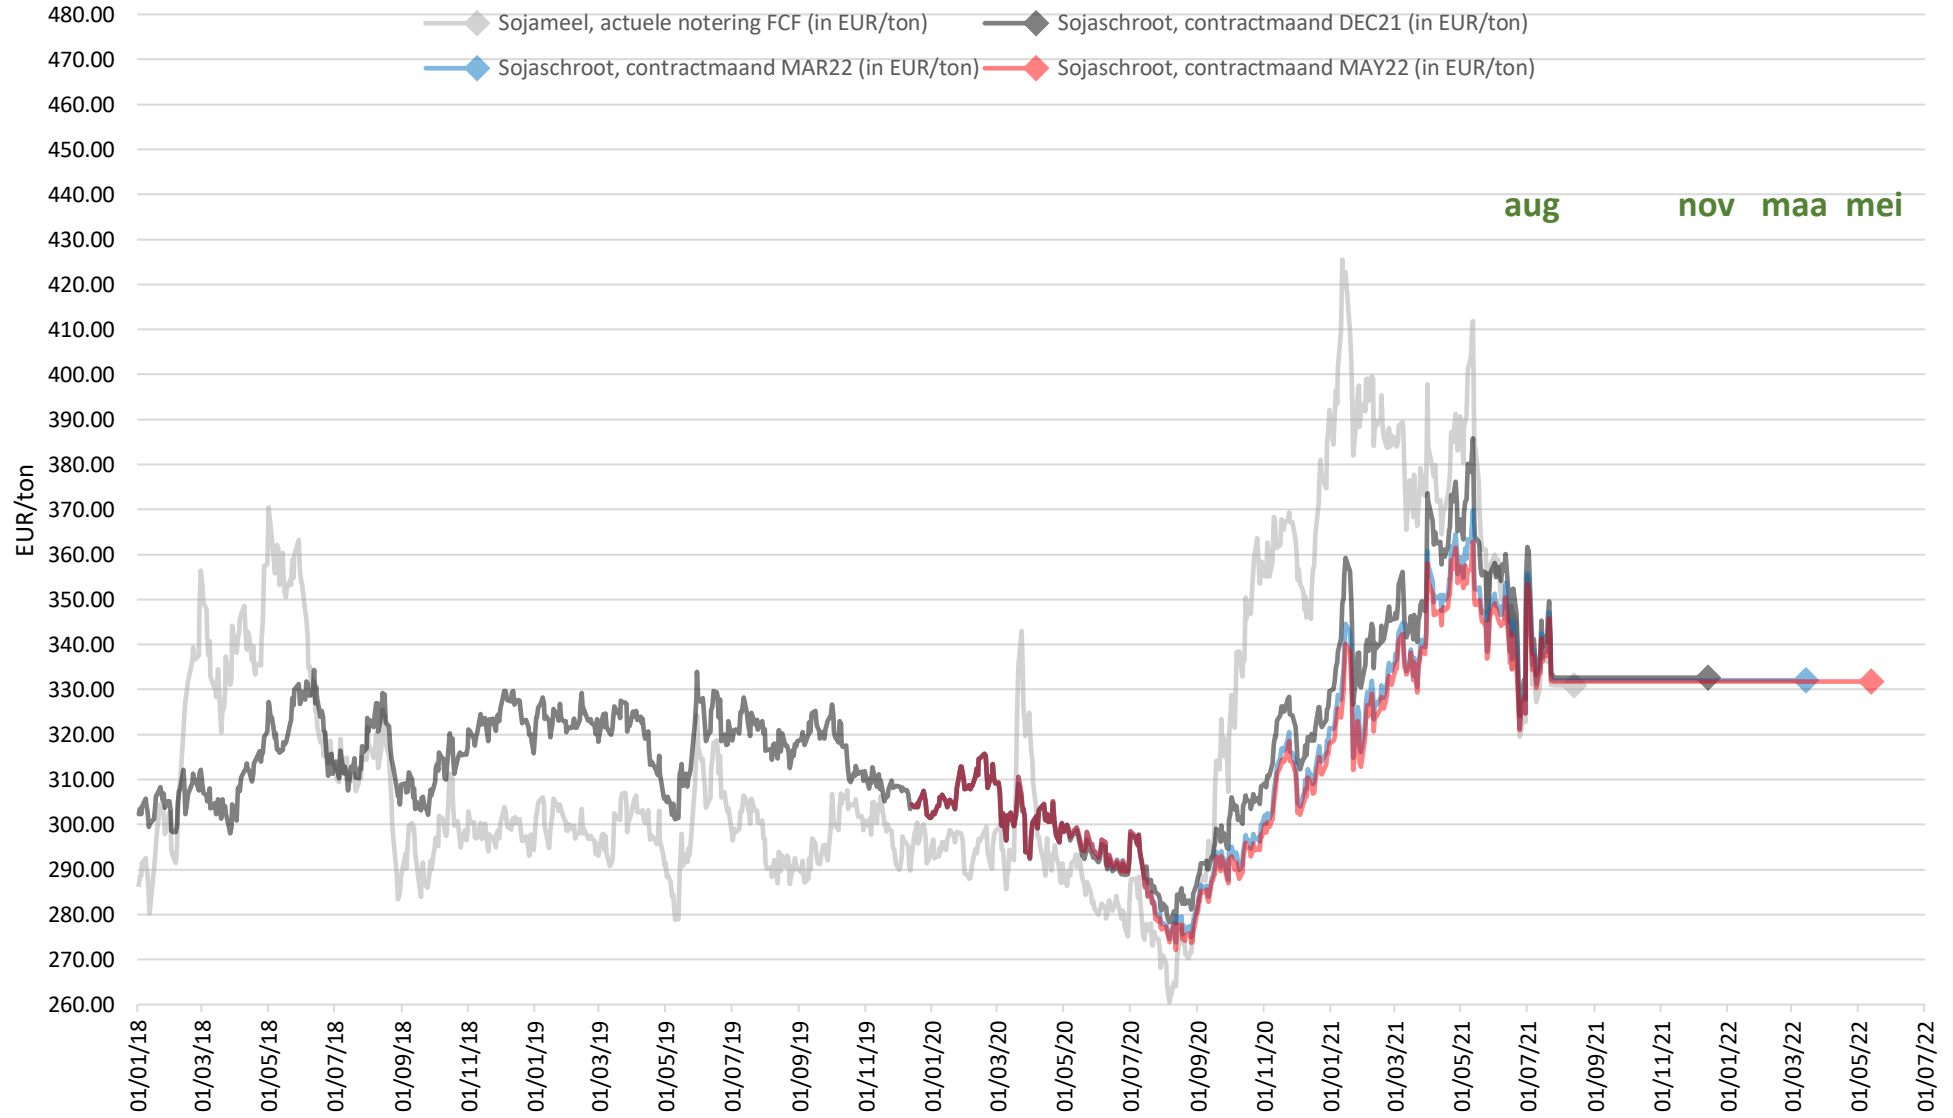

Tarwe Matif (Milling Wheat, NYSE-Euronex), Rouen

Maïs Matif (Maize, NYSE-Euronext), Bordeaux

Sojameel CBoT (Soybean Meal, CME), Chicago

Termijnmarkt-Index