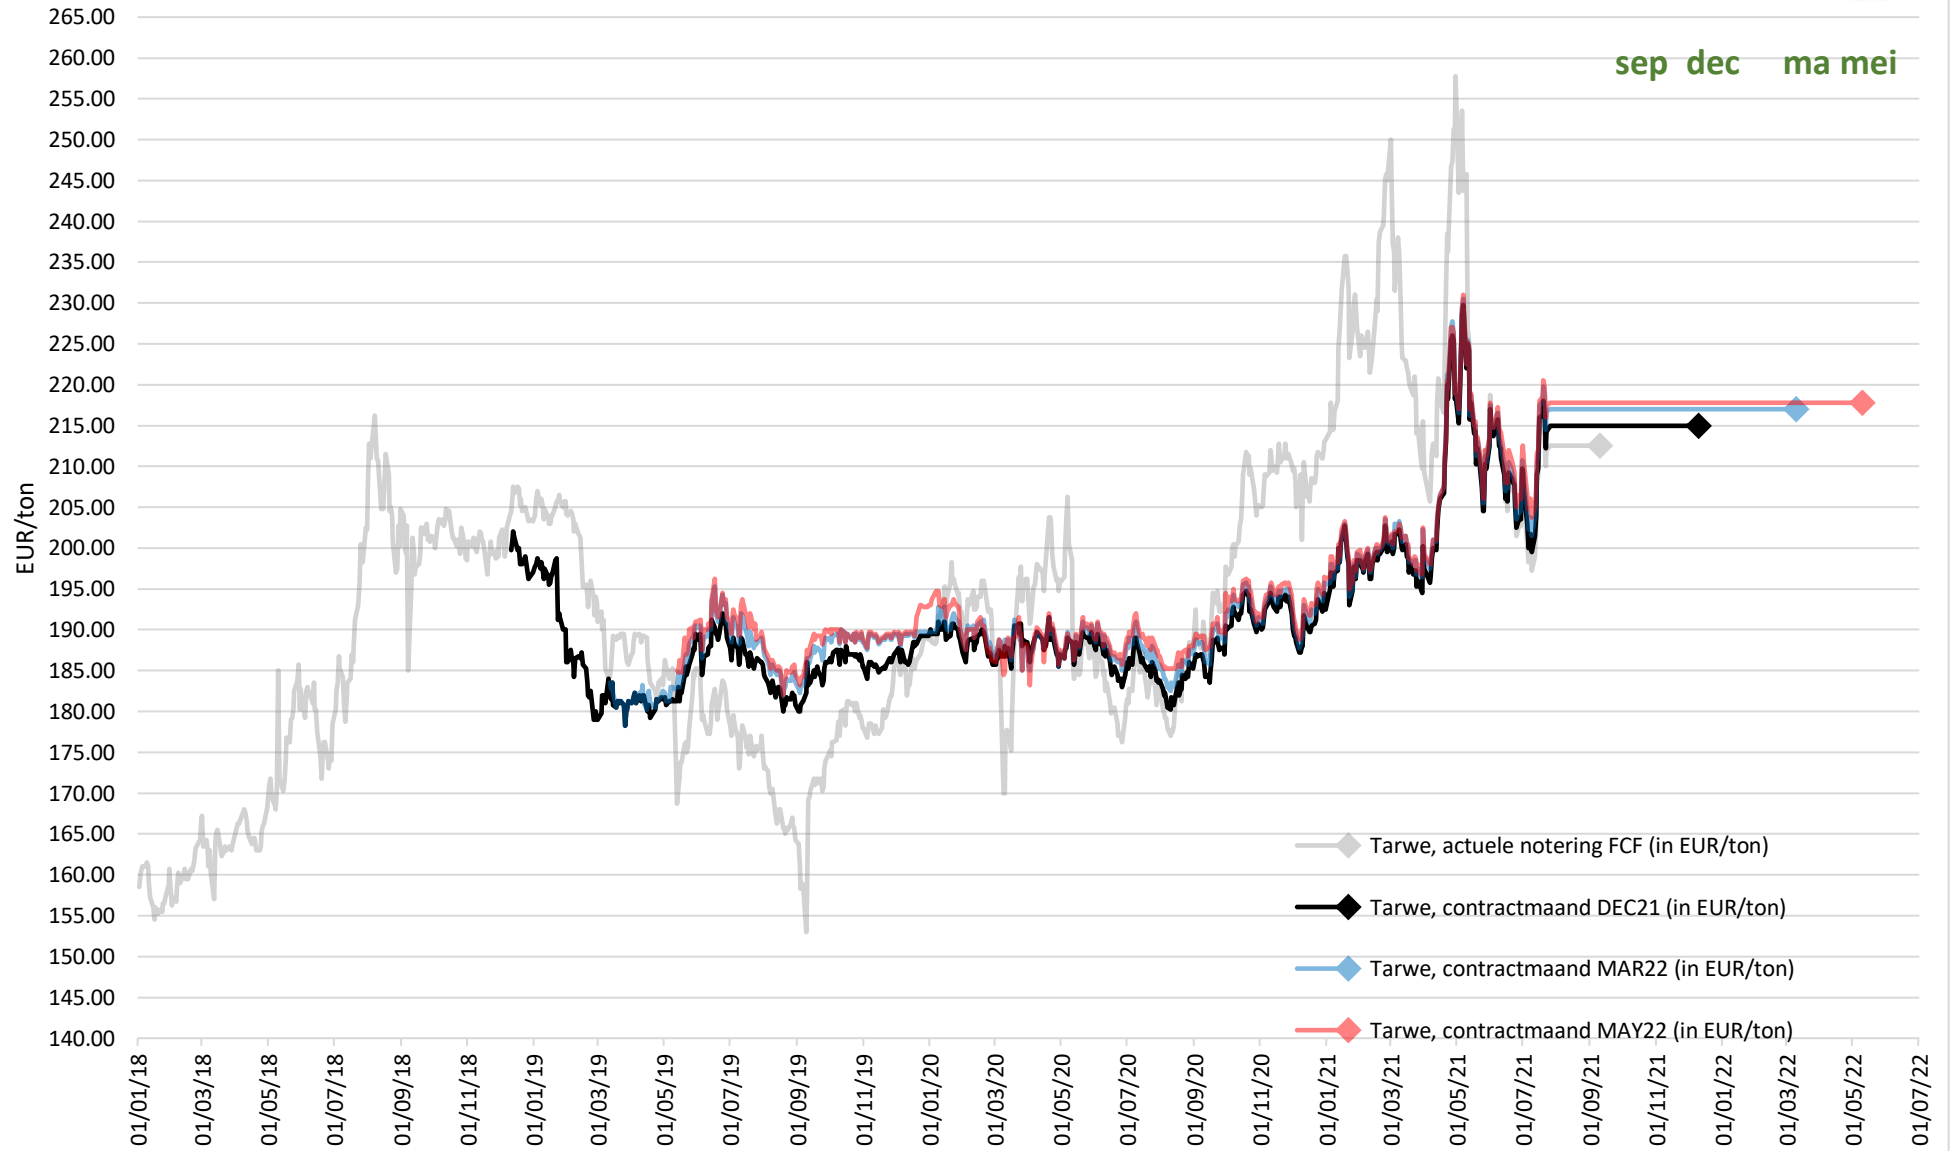

Tarwe Matif (Milling Wheat, NYSE-Euronex), Rouen

Maïs Matif (Maize, NYSE-Euronext), Bordeaux

Sojameel CBoT (Soybean Meal, CME), Chicago

Termijnmarkt-Index