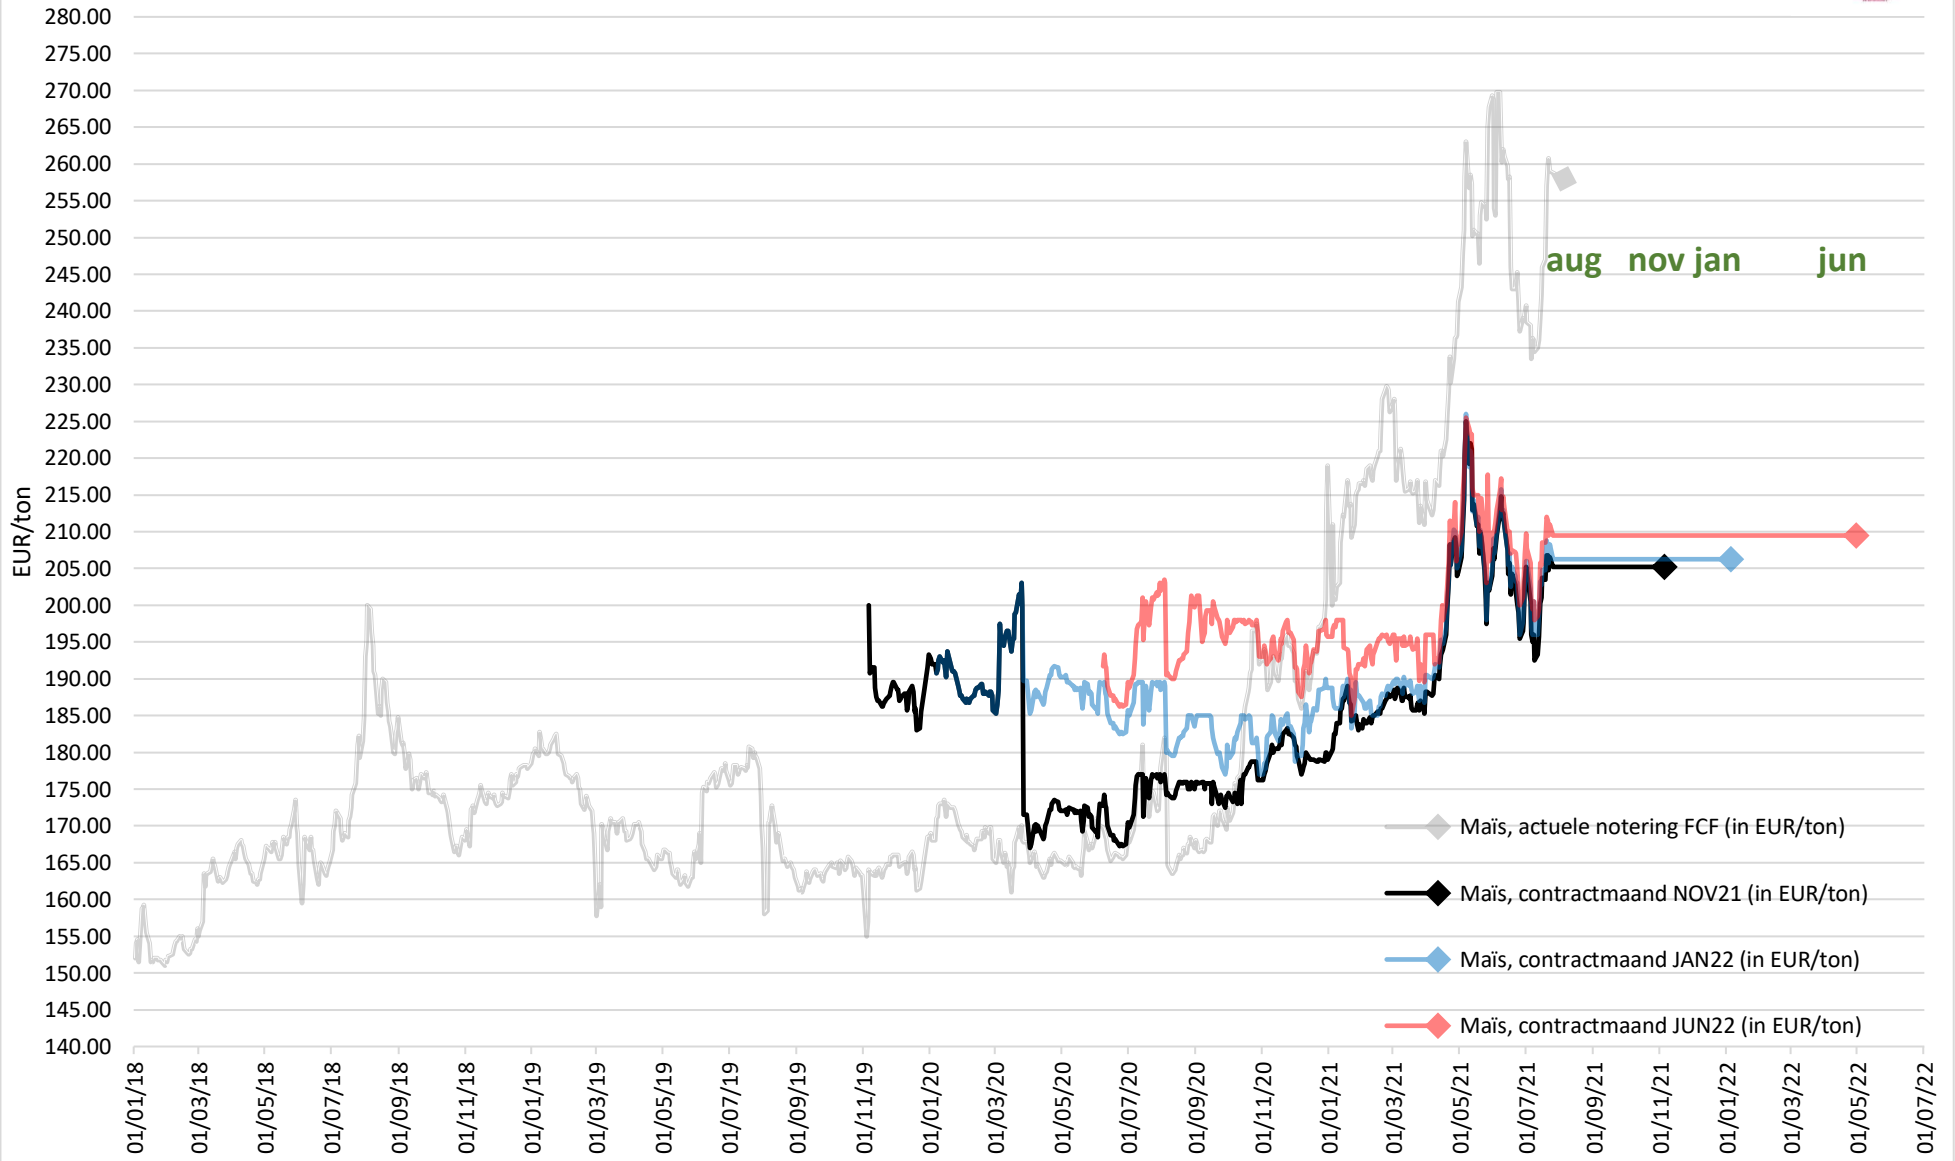

Tarwe Matif (Milling Wheat, NYSE-Euronex), Rouen

Maïs Matif (Maize, NYSE-Euronext), Bordeaux

Sojameel CBoT (Soybean Meal, CME), Chicago

Termijnmarkt-Index